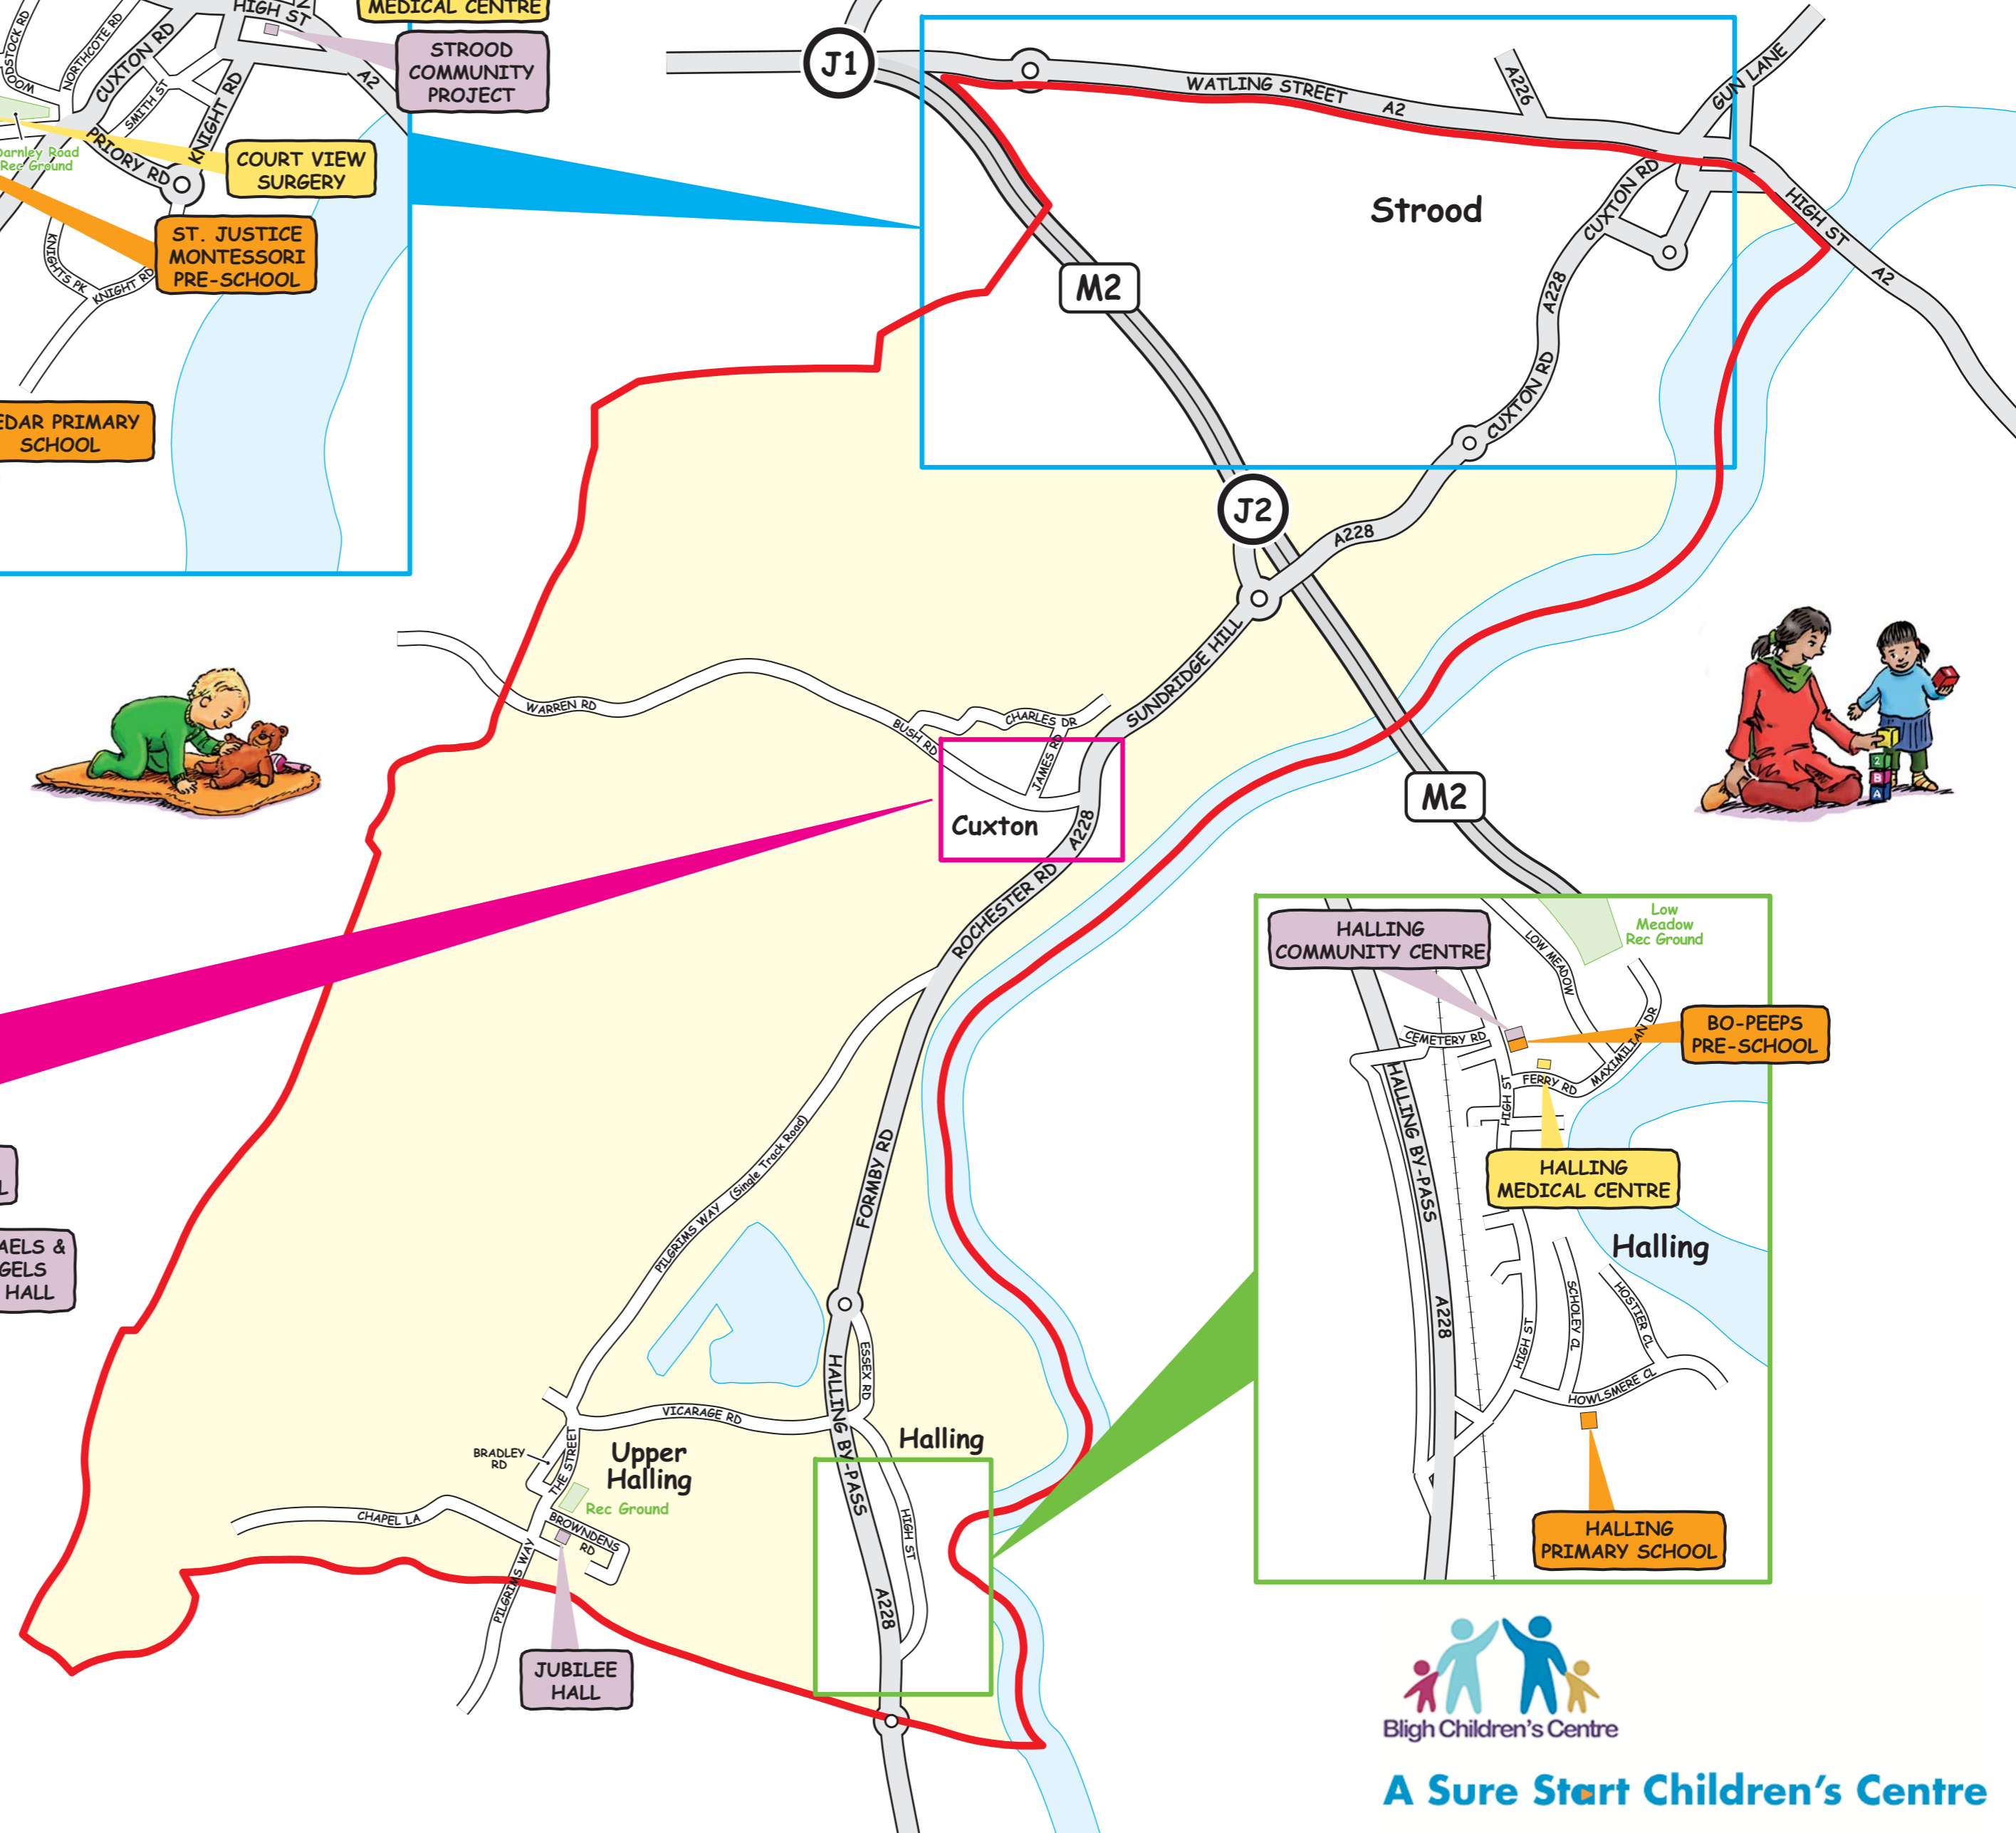

# Bligh Sure Start Children's Centre

Bligh Way, Strood, Rochester  
Kent ME2 2XJ  
Tel: 01634 336220

**Bus Routes**

The below 3 buses travel up / down Darnley Road:  
140 to Marlowe Park (goes past Sherwin Knight School).  
141 to Earl Estate  
700 to Bluewater

Buses that travel between Strood and Halling, via Cuxton are:  
149 and 151

- KEY:**
- CHILDREN'S CENTRES
  - EDUCATION
  - PUBLIC & OTHER BUILDINGS
  - MEDICAL
  - RECREATION GROUNDS

A Sure Start Children's Centre