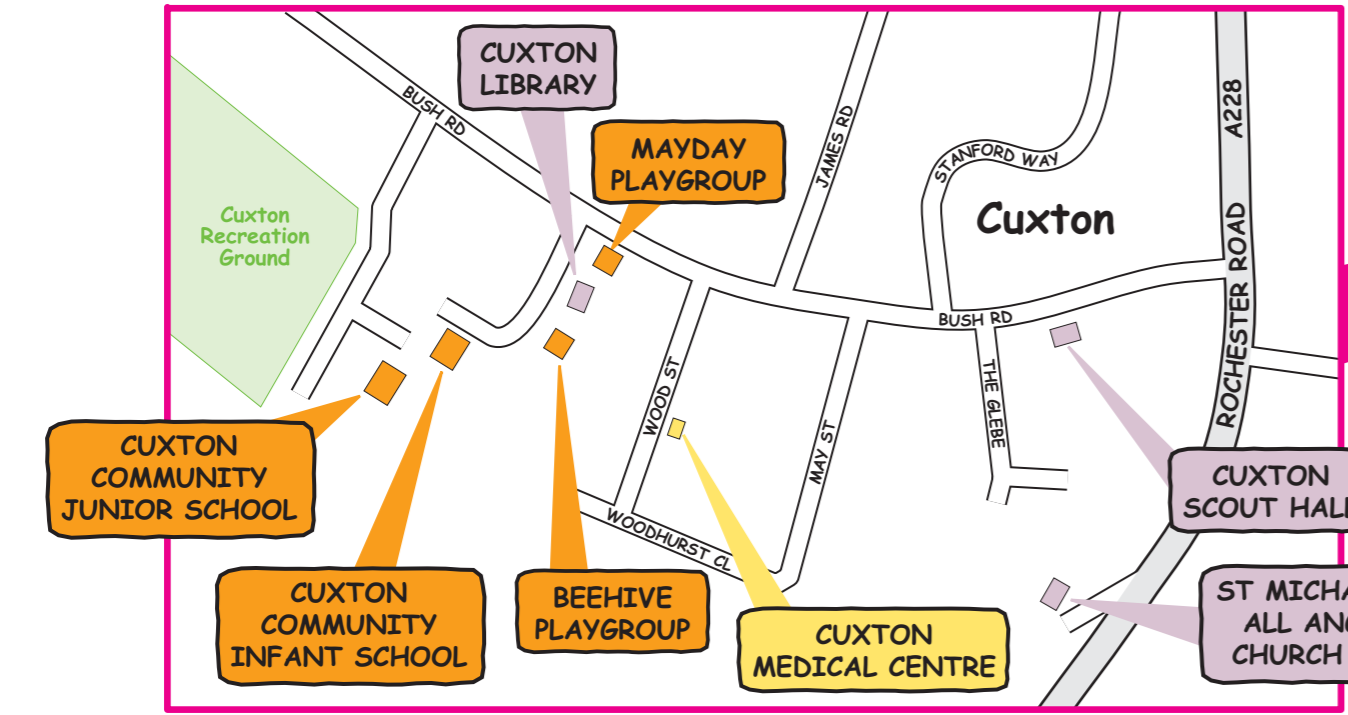

# Bligh Sure Start Children's Centre

Bligh Way, Strood, Rochester  
Kent ME2 2XJ  
Tel: 01634 336220

**Bus Routes**

The below 3 buses travel up / down Darnley Road:  
140 to Marlowe Park (goes past Sherwin Knight School).  
141 to Earl Estate  
700 to Bluewater

Buses that travel between Strood and Halling, via Cuxton are:  
149 and 151

- KEY:**
- CHILDREN'S CENTRES
  - EDUCATION
  - PUBLIC & OTHER BUILDINGS
  - MEDICAL
  - RECREATION GROUNDS

A Sure Start Children's Centre