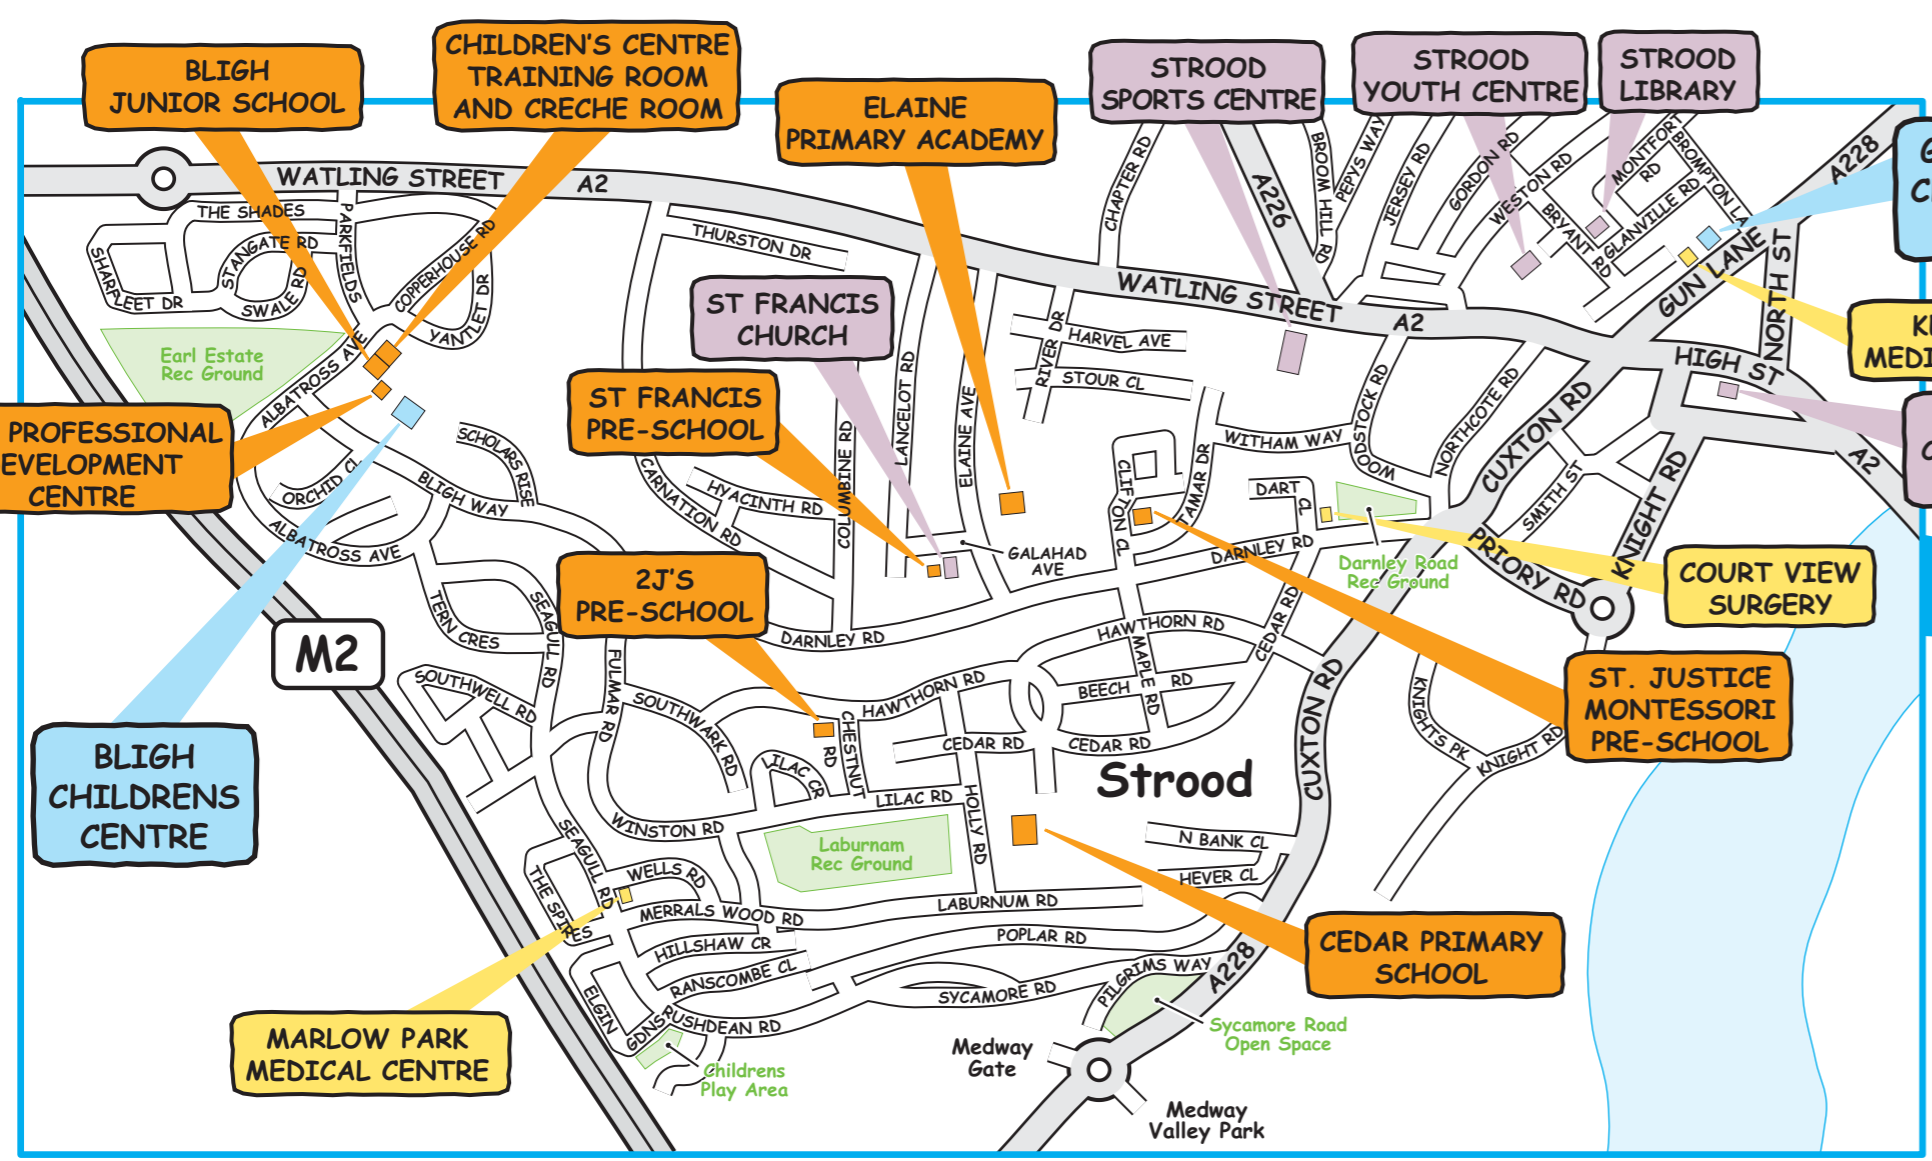

# Bligh Sure Start Children's Centre

Bligh Way, Strood, Rochester  
Kent ME2 2XJ  
Tel: 01634 336220

**Bus Routes**

The below 3 buses travel up / down Darnley Road:  
140 to Marlowe Park (goes past Sherwin Knight School).  
141 to Earl Estate  
700 to Bluewater

Buses that travel between Strood and Halling, via Cuxton are:  
149 and 151

- KEY:**
- CHILDREN'S CENTRES
  - EDUCATION
  - PUBLIC & OTHER BUILDINGS
  - MEDICAL
  - RECREATION GROUNDS

A Sure Start Children's Centre